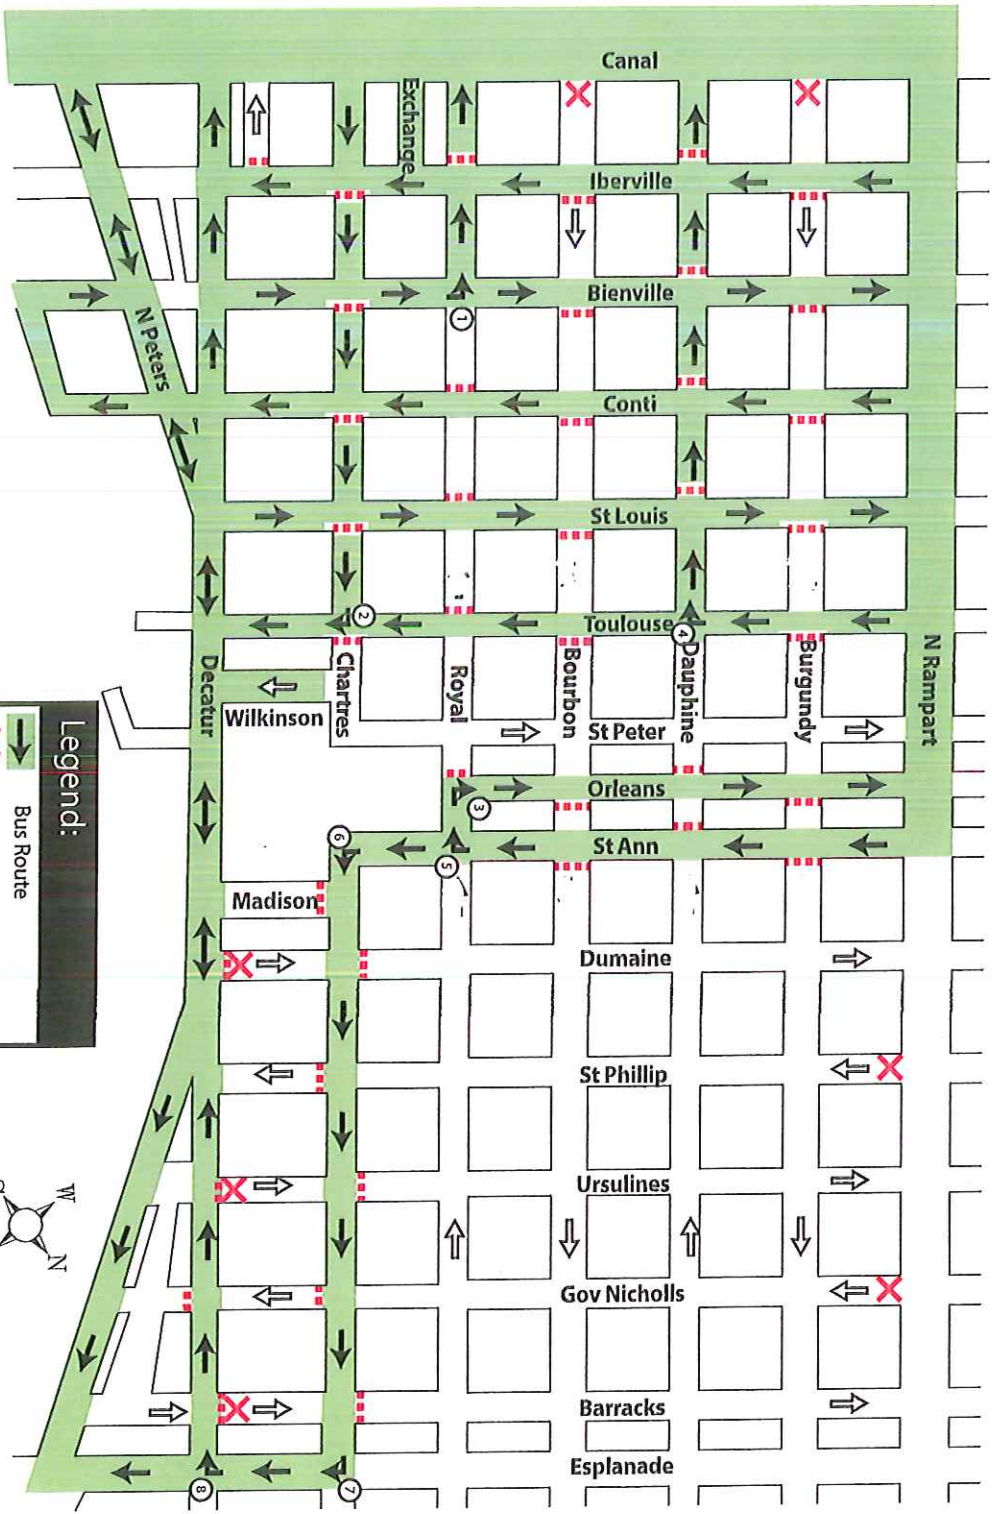

French Quarter Approved Bus Routes Buses 31' & Under

Legend:

- Bus Route
- No Bus Street
- No Bus Turns
- Direction of Traffic
- Bus Turn Permitted

APPROVED STREETS PLAN